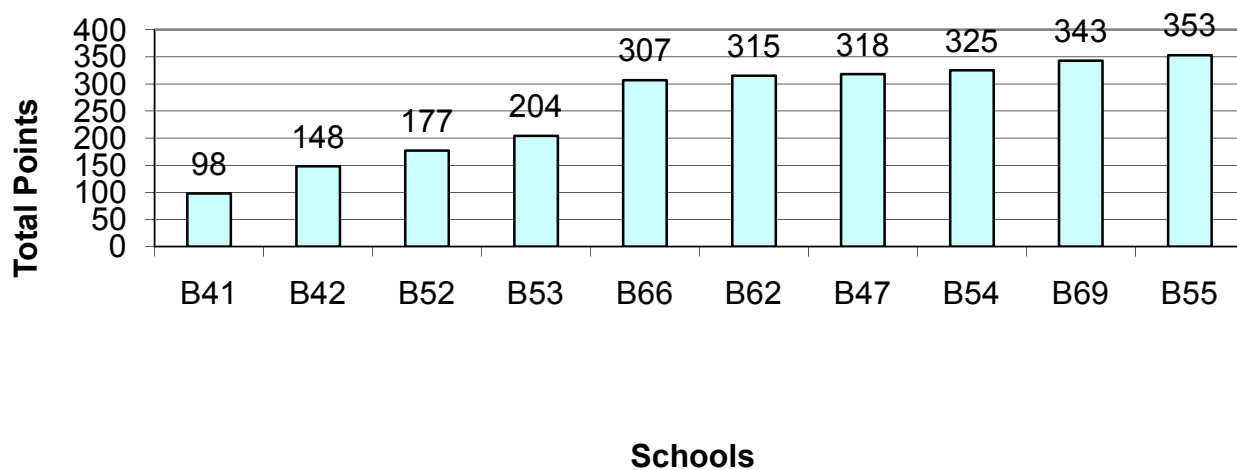

Pennsylvania Science Olympiad State Tournament 2009

Juniata College

Top Ten "B" Schools

Rank	School Name	School Code	Total Points
1	Sewickley Academy Middle School	B41	98
2	Shady Side Academy Middle School	B42	148
3	Bala Cynwyd Middle School	B52	177
4	Strath Haven Middle School	B53	204
5	Greater Nanticoke Area Ed. Center	B66	307
6	Whitehall-Coplay Middle School	B62	315
7	Hershey Middle School	B47	318
8	Welsh Valley Middle School	B54	325
9	J.T. Lambert Intermediate School	B69	343
10	Unami Middle School	B55	353